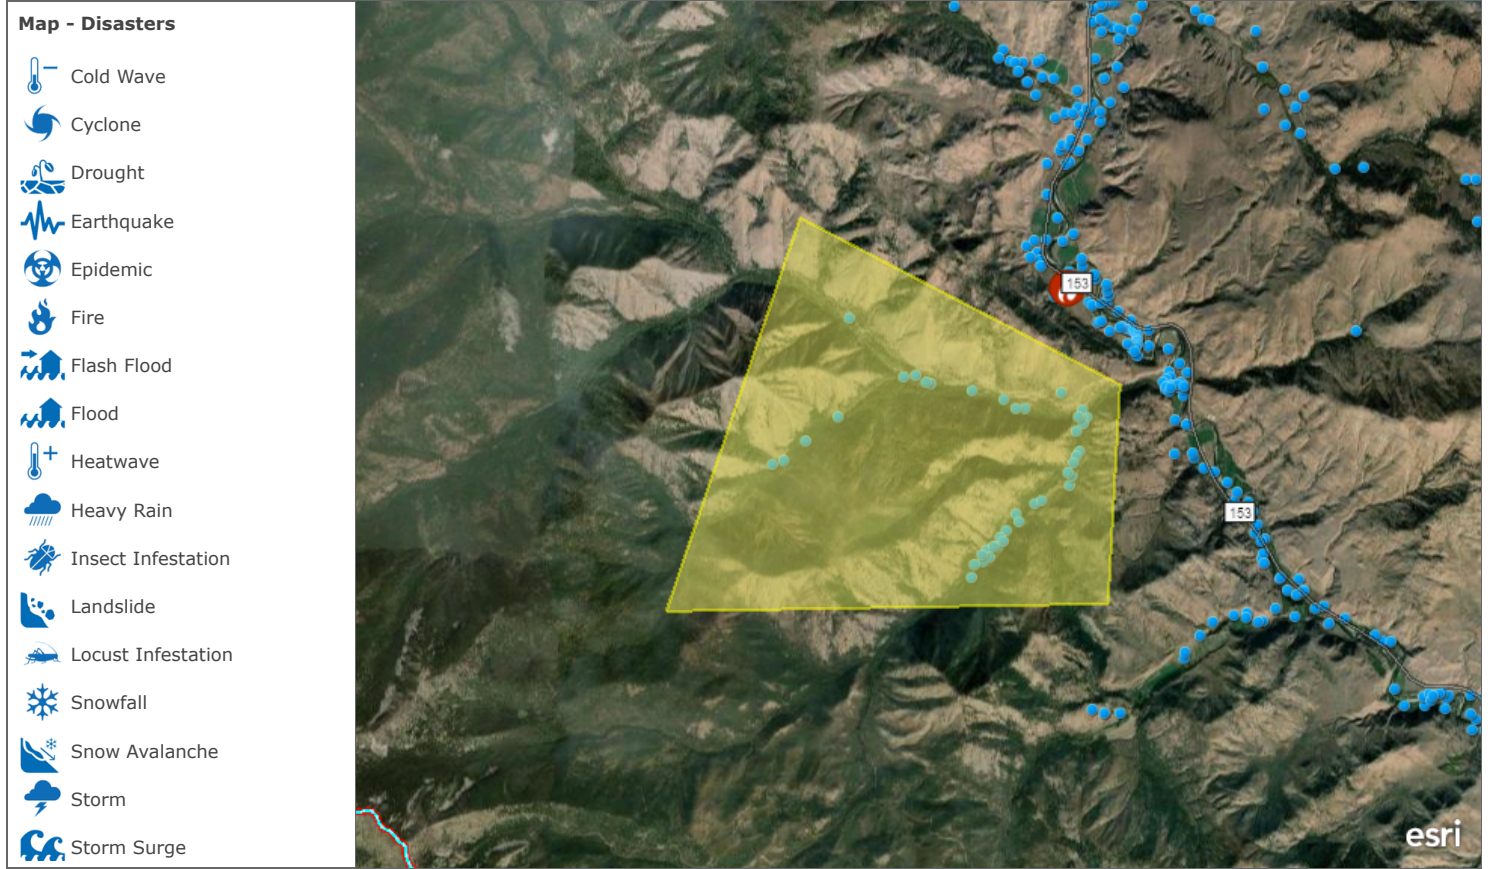

Last Updated:2024-06-23

Okanogan County

Earthstar Geographics | WA State Parks GIS, Esri, TomTom, Garmin, SafeGraph, GeoTechnologies, Inc, METI/NASA, USGS, Bureau of Land Management, EPA, NPS, USDA, USFWS